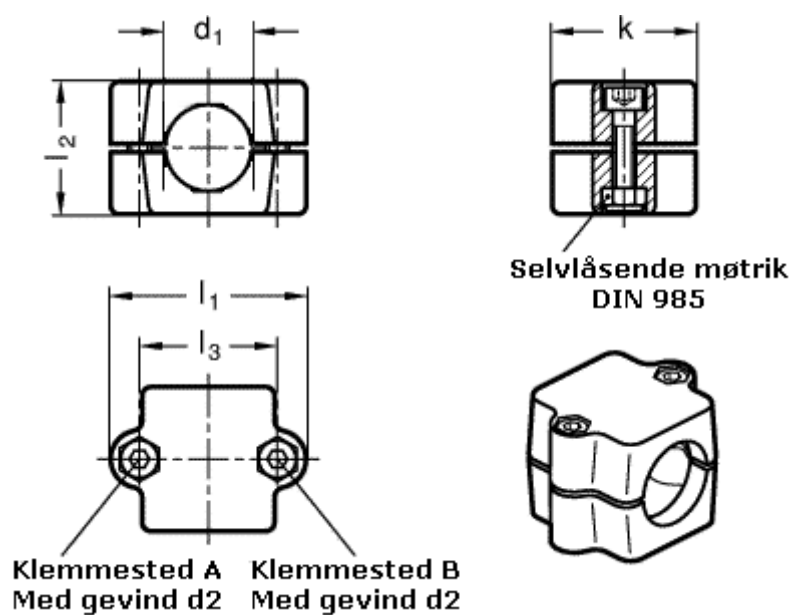

Article number: 20241B20442SW  
Description: E+G Tube connector  
GN 241-B20-44-SW

## Measures

d1 = 20  
d2 = M 8  
k = 50  
l1 = 68  
l2 = 46  
l3 = 48